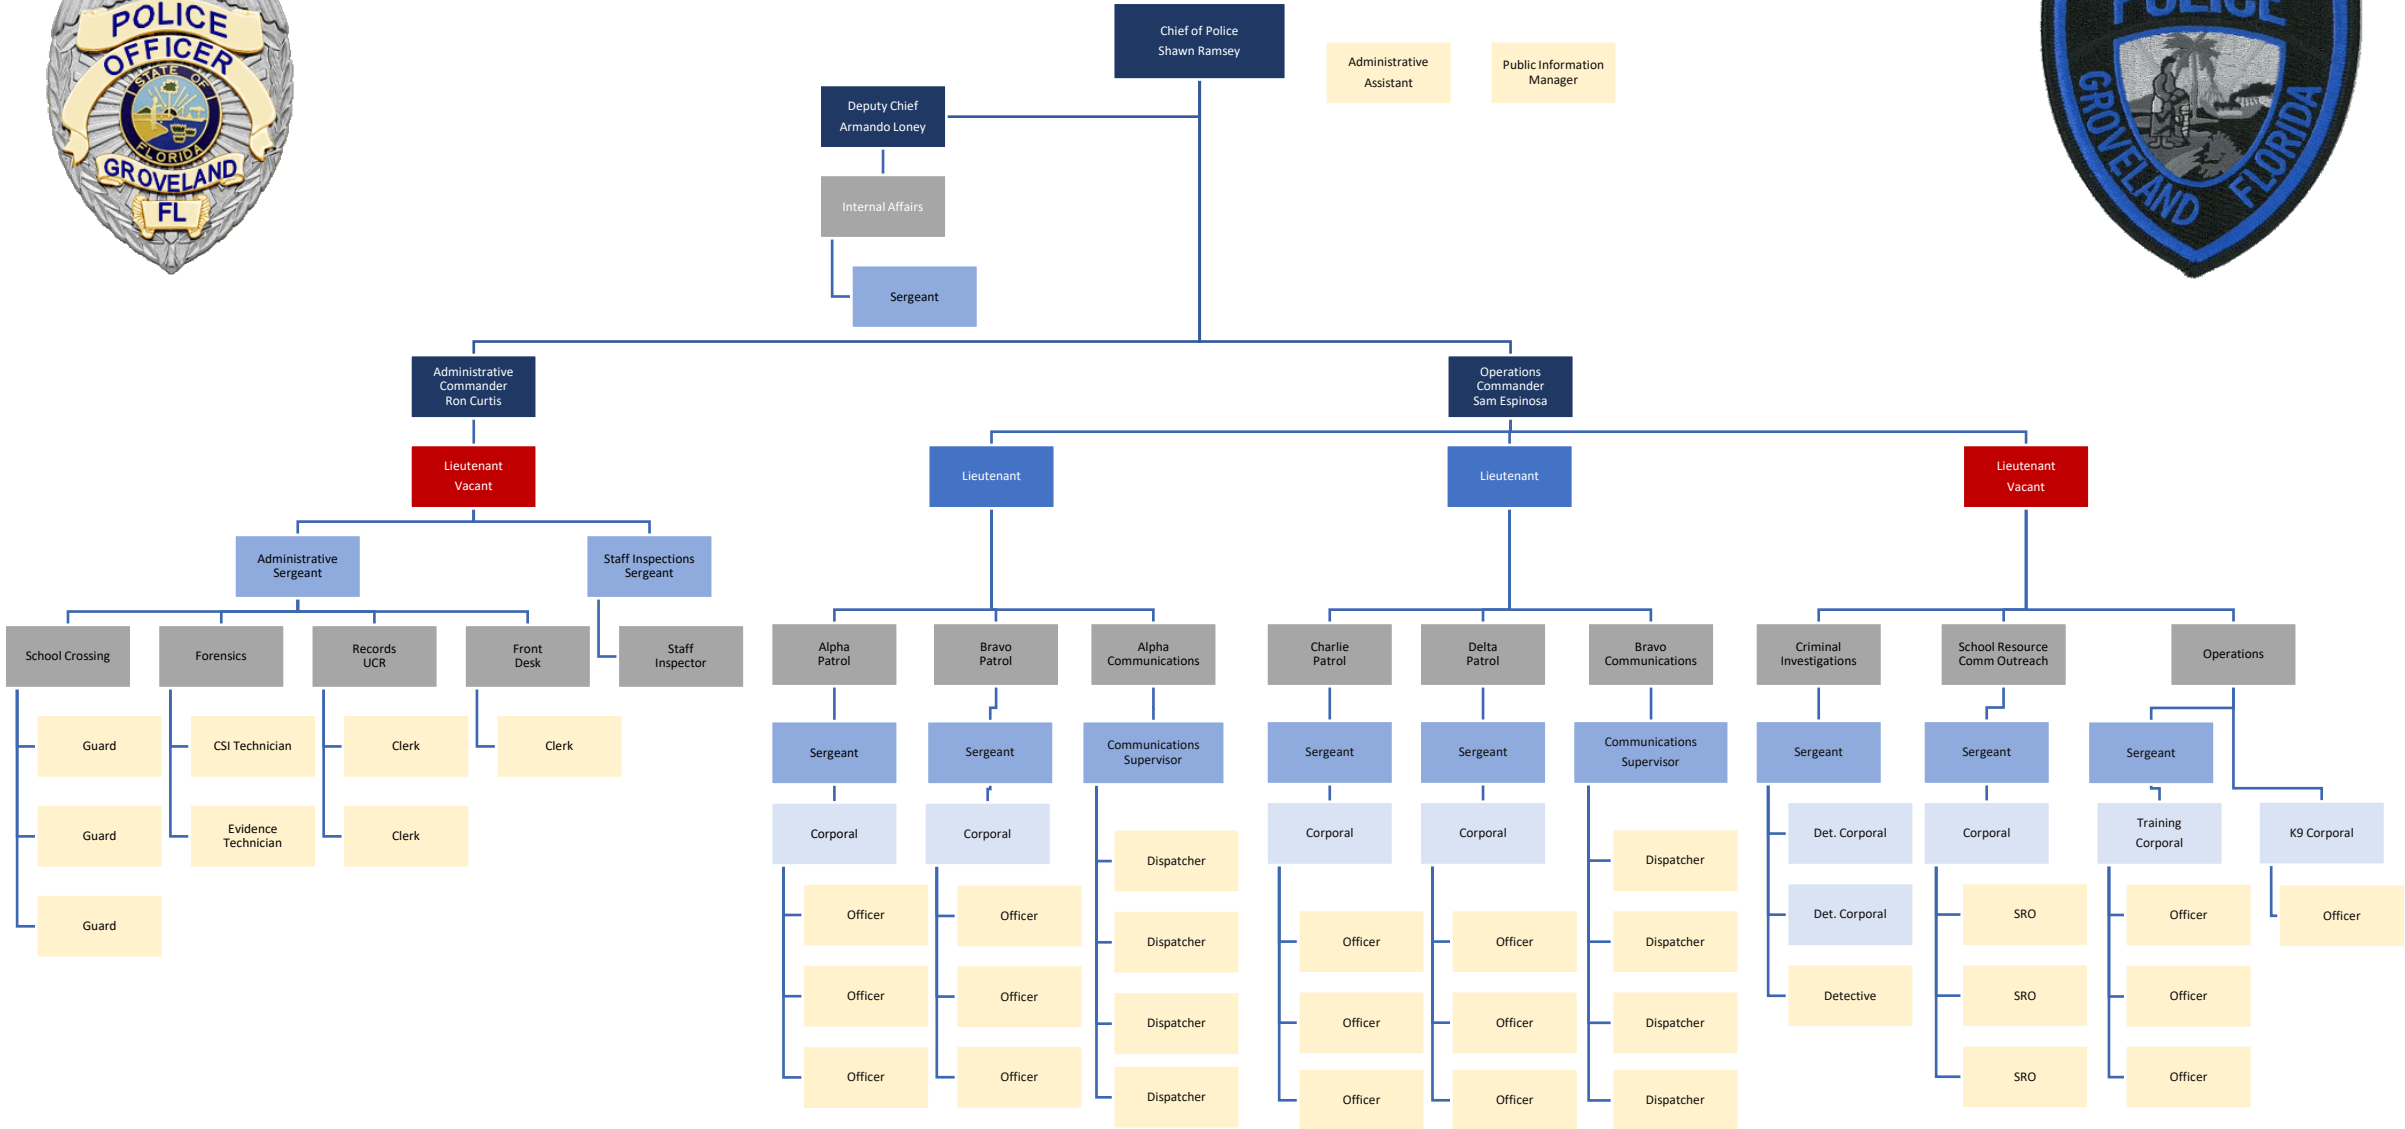

Groveland Police Department – Organizational Chart

NOTE: The Internal Affairs Serjeant is also The SRO & Community Outreach Serjeant.

Revised: 09/26/2022